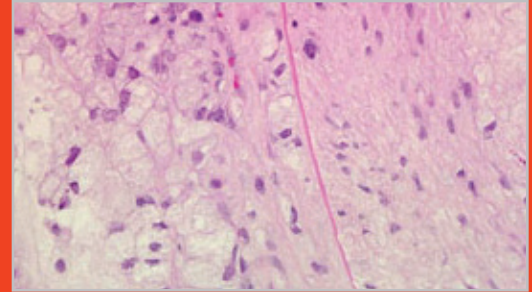

- Delete unwanted images

Microscope and Camera ——— **"Magic Box"** ——— Monitor

- not a computer
- not a DVR
- newly designed device to capture HD images to USB thumb drive

Input 1080i
DVI-DVI
HDSDI (optional)

Ideal solution for medical settings such as tumor review boards, clinical rounds, or pathology labs.

Sample Image captured by the RealView™ RVDR

Sample Image captured by the RealView™ RVDR

Complete RealView™ HD Imaging and Recording System from Dage-MTI includes HD-210D Camera and Magic Box.