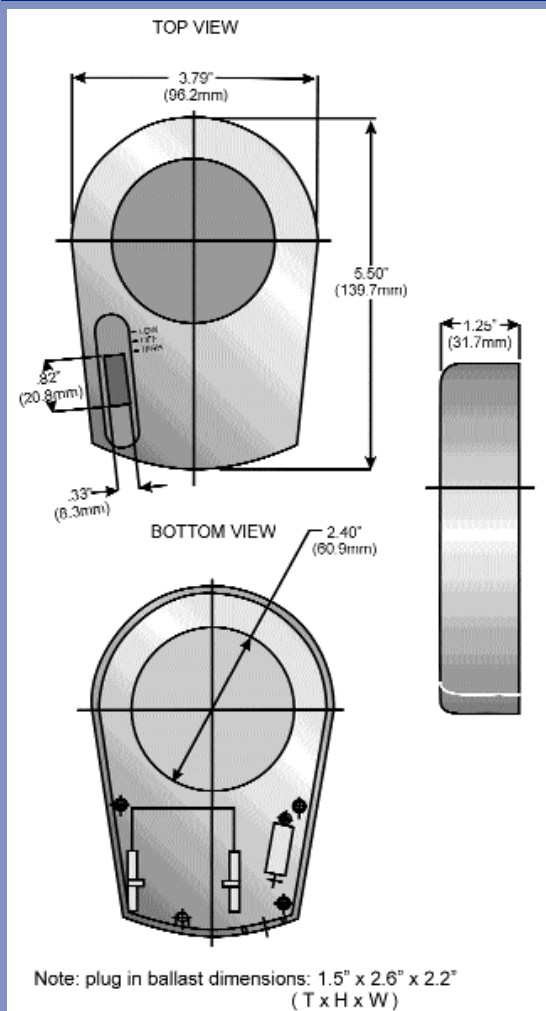

Fluorescent Ringlight

Fluorescent FR-7200

Precise, High-Frequency Lighting for Microscopy Vision Photography

The FR-7200 provides high frequency fluorescent lighting. Special phosphors result in a brighter 7200° Kelvin fluorescent ring light for enhanced resolution. Optimized diffusion produces soft light that is shadow and glare-free. The high-impact housing is ESD safe and the solid-state ballast reduces eye strain by eliminating flicker and line ripple. The FR-7200 is also available in a 230 Voltage version.

Specifications

- Light Output ————— High Setting: 1,070 footcandles at 3"
Low Setting: 660 footcandles at 3"
- Start Up ————— Solid-State Instant on
- Rated Lamp Life ————— 2,000 Hours minimum
- Plug-in Transformer ————— 120V (230V available)
- Lamp Input ————— 15 Watts
- Frequency ————— 30 KHz
- Power Cord Length ————— 7.5 feet
- Weight ————— 1.5 pounds
- Dimensions ————— see detail below