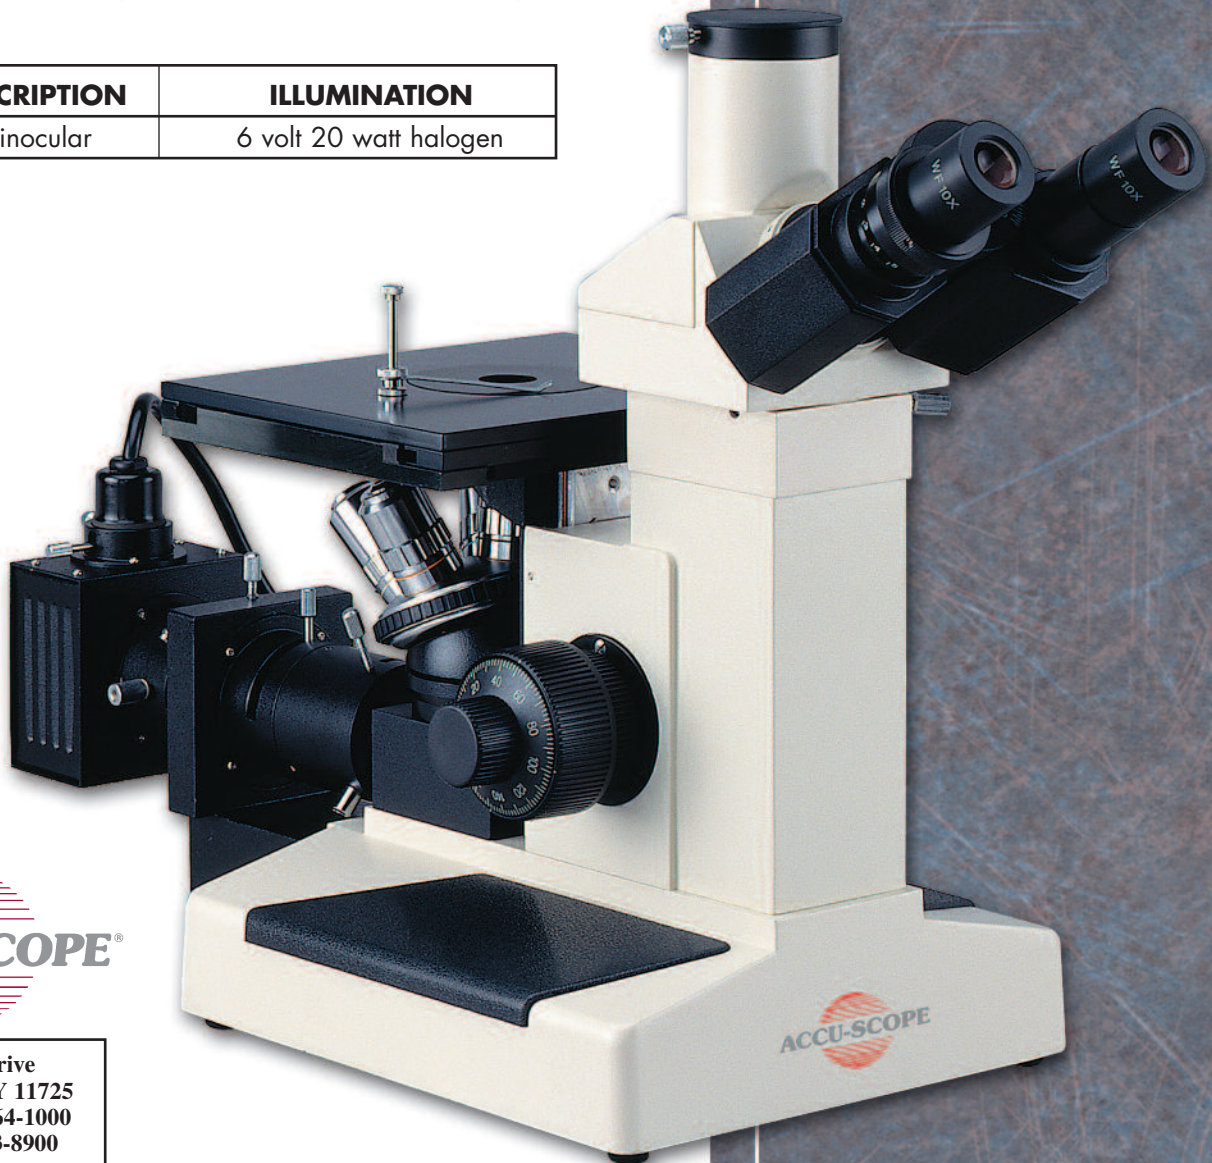

Stand: Ergonomically designed with a comfortable low position coaxial coarse and fine focusing control and an adjustable tension control to maximize individual comfort and convenience. Durable, cast alloy aluminum with an acid resistant lustrous almond finish.

Nosepiece: Quadruple, ball bearing nosepiece with positive click stops. Durable, wide rubber grip on turret makes switching objectives fast and easy.

CAT. #	DESCRIPTION	ILLUMINATION
3035	Trinocular	6 volt 20 watt halogen

Objectives: DIN standard, Plan, parfocal, parcenter and color-coded. No cover glass required. Plan 10x (N.A. 0.25), Plan 25x (N.A. 0.40), Plan 40xR* (N.A. 0.65) and Plan 60xR* (N.A. 0.85).

Stage: Extra-large professional double-plate graduated mechanical stage (150mm x 200 mm) with vernier scales to provide accurate specimen location. Stage plate inserts are included. Travel area 15mm x 15mm with low position right-hand controls.

Illumination: Variable Koehler 6 volt 20 watt halogen illuminator with blue, green and yellow filters.

Optional Accessories: Eyepieces - WF15x (15mm F.O.V.), WF20x (11mm F.O.V.), eyeguards, Objectives - Achromat 10x, 20x, and 100xR* oil, Semi-Plan 40xR* and Plan 100xR* oil.

Miscellaneous: 5-year warranty and dust cover are included with each complete model.

*Retractable Spring Mount

73 Mall Drive
Commack, NY 11725
Phone: 631-864-1000
Fax: 631-543-8900
www.accu-scope.com
email: info@accu-scope.com